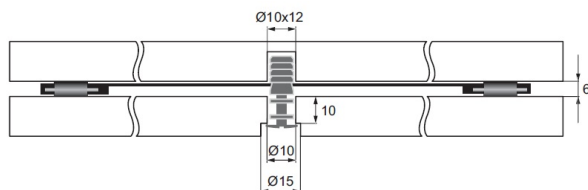

PRODUCT SHEET

Description:

Swivel Plate, $\varnothing$ 280mm Black Plastic, $\varnothing$ 10.5mm Screw Hole, NO Bushing or Bolt. To be bought Separately. Item 16.15.235 &, 16.15.230

Item number:

16.15.250-2

Units	Box	Carton	HS Code	Barcode
Pcs.	10	100	3926300090	
				5704866065283

SISO A/S

Mileparken 11
DK-2740 Skovlunde
Denmark
VAT: DK 24786013

Phone +45 45 830 900

www.siso.dk
siso@siso.dk

Danske Bank
Nytorv Branch
Copenhagen
SWIFT: DABADKKK

Account no.
4180 3112 112936
IBAN Account
DK7230003112112936